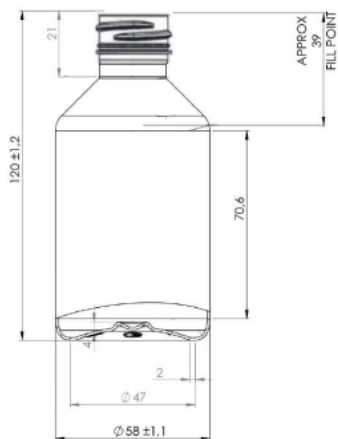

### General info

Item no. (SKU):	<b>LS1370718112</b>
Family / Range:	<b>Cosmo Veral</b>
Capacity:	<b>200ml</b>
Neck:	<b>28/410</b>
Weight:	<b>20</b>
Shape:	<b>Round</b>
Material:	<b>PET</b>
Colour:	<b>All Colours Available</b>
Print Areas:	
Country of Origin:	<b>Lithuania</b>

### Packaging Info

#### Packed in Boxes

Box Dimensions (mm):	<b>594 x 394 x 448</b>
Quantity per box (pcs):	<b>240</b>
Boxes per pallet (pcs):	<b>20</b>
Quantity per pallet (pcs):	<b>4800</b>
Net weight (kg):	<b>96</b>
Gross weight (kg):	<b>126</b>
Pallet height (mm):	<b>2400</b>

#### Packed in PE bags on trays (Full pallet)

Tray dimensions (mm):	<b>1200 x 800 x 50</b>
Quantity per tray (pcs):	<b>260</b>
Quantity per PE bag (pcs):	<b>130</b>
PE bags per tray (pcs):	<b>2</b>
Trays per pallet (pcs):	<b>19</b>
Quantity per pallet (pcs):	<b>4940</b>
Net weight (kg):	<b>99</b>
Gross weight (kg):	<b>116</b>
Pallet height (mm):	<b>2400</b>